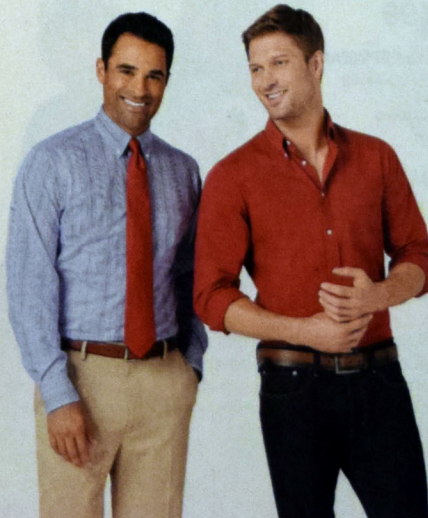

BONUS BUY
BUY 1, GET 2
FREE*

ENTIRE STOCK
OCEAN & COAST
EXCLUSIVELY AT BELK
Orig. 28.00-90.00
*Free items must be of
equal or lesser value

OCEAN
& COAST.

BONUS BUY
60% OFF

ENTIRE STOCK
PRO TOUR AND
IZOD GOLF
Orig. 45.00-80.00
Sale 18.00-32.00

IZOD
GOLF

BONUS BUY
BUY 1, GET 1
FREE*

DENIM FROM LEE®
AND WRANGLER®
Orig. 46.00-58.00
*Free item must be of
equal or lesser value
Also in Big & Tall at
slightly higher prices

Lee
WRANGLER

OVER 100
**BONUS
BUYS**
SEPT 19-26
While quantities last. Coupons and
2 for pricing excluded

BONUS BUY
BUY 1, GET 1
FREE*

ENTIRE STOCK
MEN'S SOCKS AND
UNDERWEAR FROM
HANES®, SADDLEBRED,
ZELOS AND MORE
Orig. 8.00-38.00
*Free item must be of
equal or lesser value

ZELOS

Hanes

BONUS BUY
BUY 1, GET 2
FREE*

PANTS FROM
HAGGAR®, SAVANE®,
LEE®, SADDLEBRED®,
IZOD AND LAUREN
Orig. 59.50-90.00
*Free items must be of
equal or lesser value
Also in Big & Tall
at slightly higher prices

IZOD
SAVANE

BONUS BUY
BUY 1, GET 2
FREE*

ENTIRE STOCK
SADDLEBRED
SPORTSWEAR
EXCLUSIVELY
AT BELK
Orig. 15.00-60.00
*Free items must
be of equal or
lesser value

Saddlebred

BONUS BUY
BUY 1, GET 1
FREE*

ENTIRE STOCK
MEN'S CROWN &
IVY SPORTSWEAR
EXCLUSIVELY
AT BELK
Orig. 28.00-75.00
*Free item must
be of equal or
lesser value

crown
& ivy

BONUS BUY
BUY 1, GET 2
FREE*

IZOD DENIM
Orig. 65.00
*Free items must be of
equal or lesser value
Also in Big & Tall at
slightly higher prices

IZOD

BONUS BUY
BUY 1, GET 1
FREE*

DESIGNER DRESS SHIRTS AND TIES FROM
LAUREN RALPH LAUREN, TOMMY HILFIGER,
NAUTICA AND FAMOUS AMERICAN DESIGNER
Orig. 59.50-79.50
*Free item must be of equal or lesser value

BONUS BUY
119⁹⁸

BOTH PIECES
MOTION STRETCH
SUIT SEPARATES FROM
MADISON AND
SADDLEBRED
EXCLUSIVELY
AT BELK
Orig.
100.00-200.00 ea.
Sale 39.99-79.99 ea.

Saddlebred MADISON

BONUS BUY
BUY 1, GET 2
FREE*