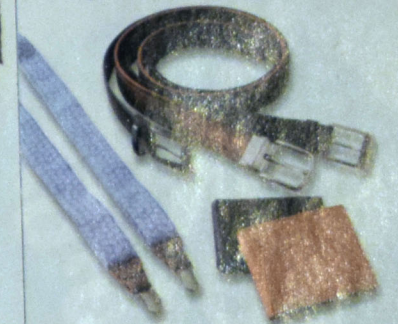

BONUS BUY
BUY 1, GET 2
FREE*

ENTIRE STOCK
OCEAN & COAST
EXCLUSIVELY AT BELK
Orig. 28.00-90.00
*Free items must be of
equal or lesser value

OCEAN
& COAST.

BONUS BUY
60% OFF

ENTIRE STOCK
PRO TOUR AND
IZOD GOLF
Orig. 45.00-80.00
Sale 18.00-32.00

IZOD
GOLF

BONUS BUY
BUY 1, GET 1
FREE*

DENIM FROM LEE®
AND WRANGLER®
Orig. 46.00-58.00
*Free item must be of
equal or lesser value
Also in Big & Tall at
slightly higher prices

Lee
WRANGLER

OVER 100
**BONUS
BUYS**
SEPT 19-26
While quantities last. Coupons and
2 for pricing excluded

BONUS BUY
BUY 1, GET 1
FREE*

ENTIRE STOCK
MEN'S SOCKS AND
UNDERWEAR FROM
HANES®, SADDLEBRED,
ZELOS AND MORE
Orig. 8.00-38.00
*Free item must be of
equal or lesser value

ZELOS

Hanes

BONUS BUY
BUY 1, GET 2
FREE*

PANTS FROM
HAGGAR®, SAVANE®,
LEE®, SADDLEBRED®,
IZOD AND LAUREN
Orig. 59.50-90.00
*Free items must be of
equal or lesser value
Also in Big & Tall
at slightly higher prices

IZOD
SAVANE

BONUS BUY
BUY 1, GET 2
FREE*

ENTIRE STOCK
SADDLEBRED
SPORTSWEAR
EXCLUSIVELY
AT BELK
Orig. 15.00-60.00
*Free items must
be of equal or
lesser value

Saddlebred

BONUS BUY
BUY 1, GET 1
FREE*

ENTIRE STOCK
MEN'S CROWN &
IVY SPORTSWEAR
EXCLUSIVELY
AT BELK
Orig. 28.00-75.00
*Free item must
be of equal or
lesser value

crown
& ivy

BONUS BUY
BUY 1, GET 2
FREE*

IZOD DENIM
Orig. 65.00
*Free items must be of
equal or lesser value
Also in Big & Tall at
slightly higher prices

IZOD

BONUS BUY
BUY 1, GET 1
FREE*

DESIGNER DRESS SHIRTS AND TIES FROM
LAUREN RALPH LAUREN, TOMMY HILFIGER,
NAUTICA AND FAMOUS AMERICAN DESIGNER
Orig. 59.50-79.50
*Free item must be of equal or lesser value

BONUS BUY
119⁹⁸

BOTH PIECES
MOTION STRETCH
SUIT SEPARATES FROM
MADISON AND
SADDLEBRED
EXCLUSIVELY
AT BELK
Orig.
100.00-200.00 ea.
Sale 39.99-79.99 ea.

Saddlebred MADISON

BONUS BUY
BUY 1, GET 2
FREE*